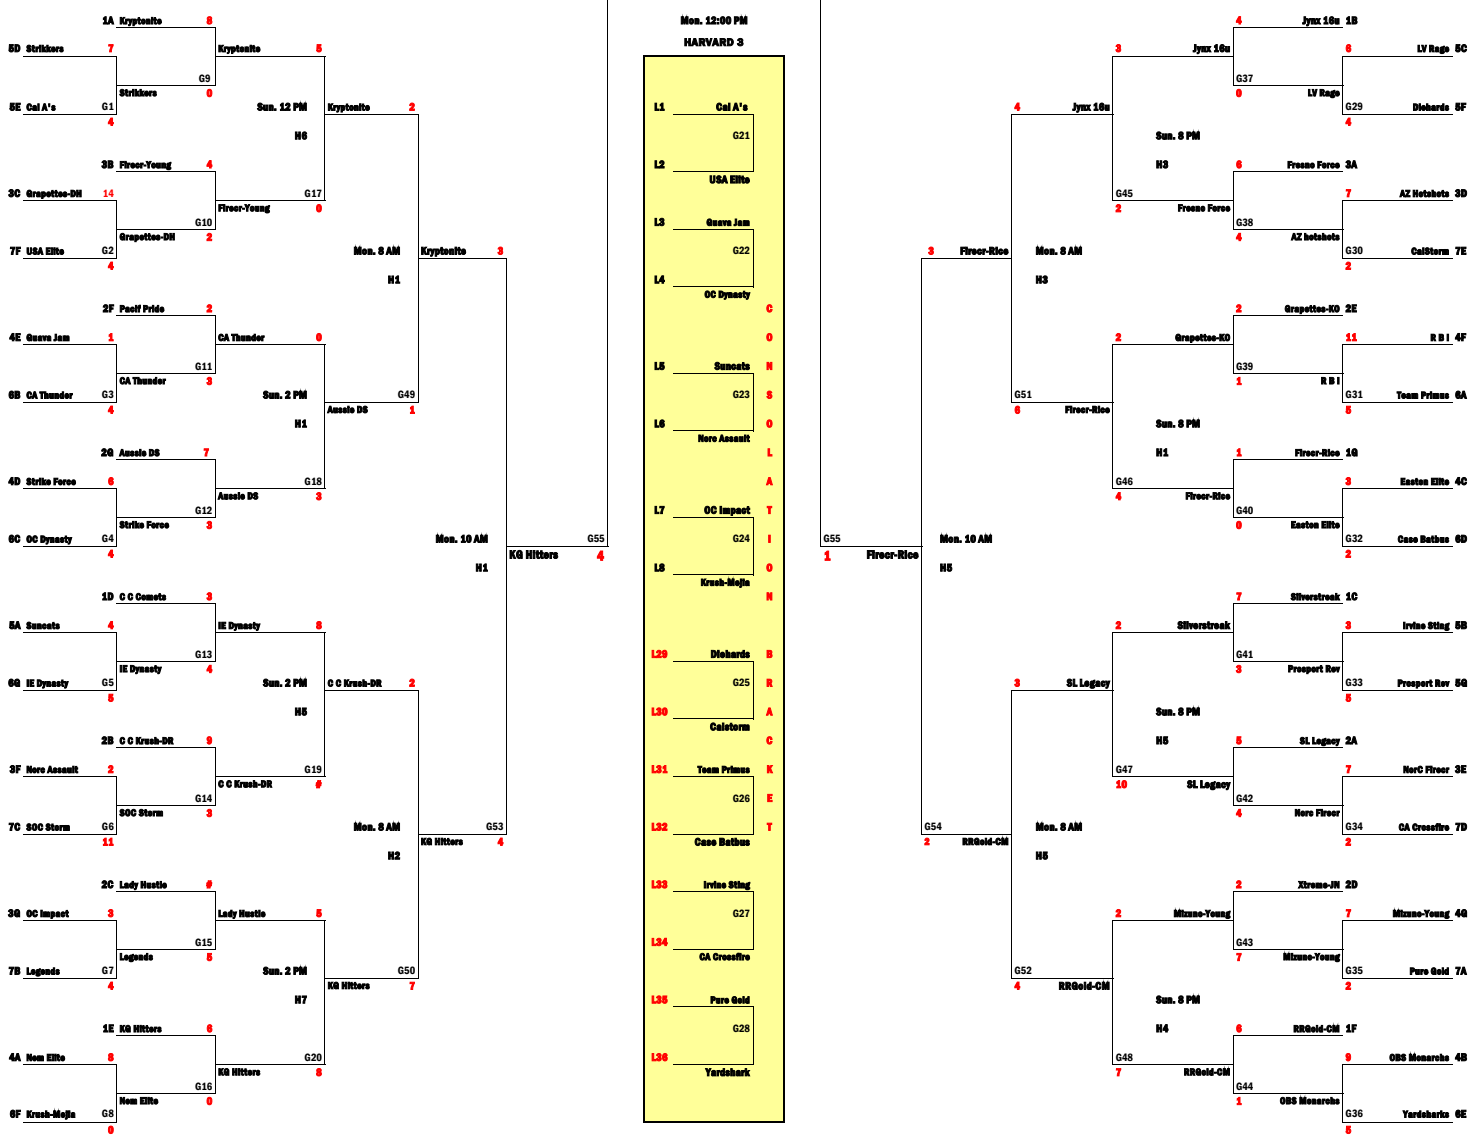

# 2013 CHAMPIONS CUP (16U)

## Championship Bracket

7/8/2013 rev2 (7/8/13)

### KG HITTERS

- Game 1 Sun. 8:00 AM Harvard 4
- Game 2 Sun. 8:00 AM Harvard 6
- Game 3 Sun. 8:00 AM Harvard 2
- Game 4 Sun. 8:00 AM Harvard 3
- Game 5 Sun. 8:00 AM Harvard 1
- Game 6 Sun. 8:00 AM Harvard 5
- Game 7 Sun. 8:00 AM Harvard 7
- Game 8 Sun. 10:00 AM Harvard 7
- Game 9 Sun. 10:00 AM Harvard 4
- Game 10 Sun. 10:00 AM Harvard 6
- Game 11 Sun. 10:00 AM Harvard 2
- Game 12 Sun. 10:00 AM Harvard 3
- Game 13 Sun. 10:00 AM Harvard 1
- Game 14 Sun. 10:00 AM Harvard 5

- Game 15 Sun. 12:00 PM Harvard 5
- Game 16 Sun. 12:00 PM Harvard 7

- Game 21 Sun. 12:00 PM Harvard 4
- Game 22 Sun. 12:00 PM Harvard 2
- Game 23 Sun. 12:00 PM Harvard 3
- Game 24 Sun. 12:00 PM Harvard 1
- Game 25 Sun. 4:00 PM Harvard 1
- Game 26 Sun. 6:00 PM Harvard 2
- Game 27 Sun. 8:00 PM Harvard 7
- Game 28 Sun. 8:00 PM Harvard 2